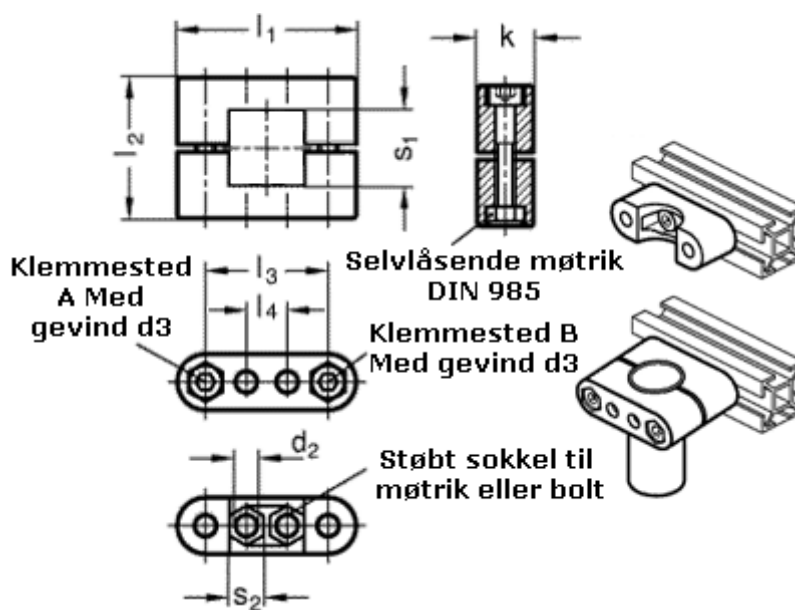

Article number: 20231V452NI

Description: E+G
Tube supports GN231-V45-22-NI

Measures

$d_2 = 11.0$	$s_2 = 17$
$d_3 = M10$	
$k = 27$	
$l_1 = 100$	
$l_2 = 80$	
$l_3 = 73$	
$l_4 = 30$	
$s_1 = 45$	